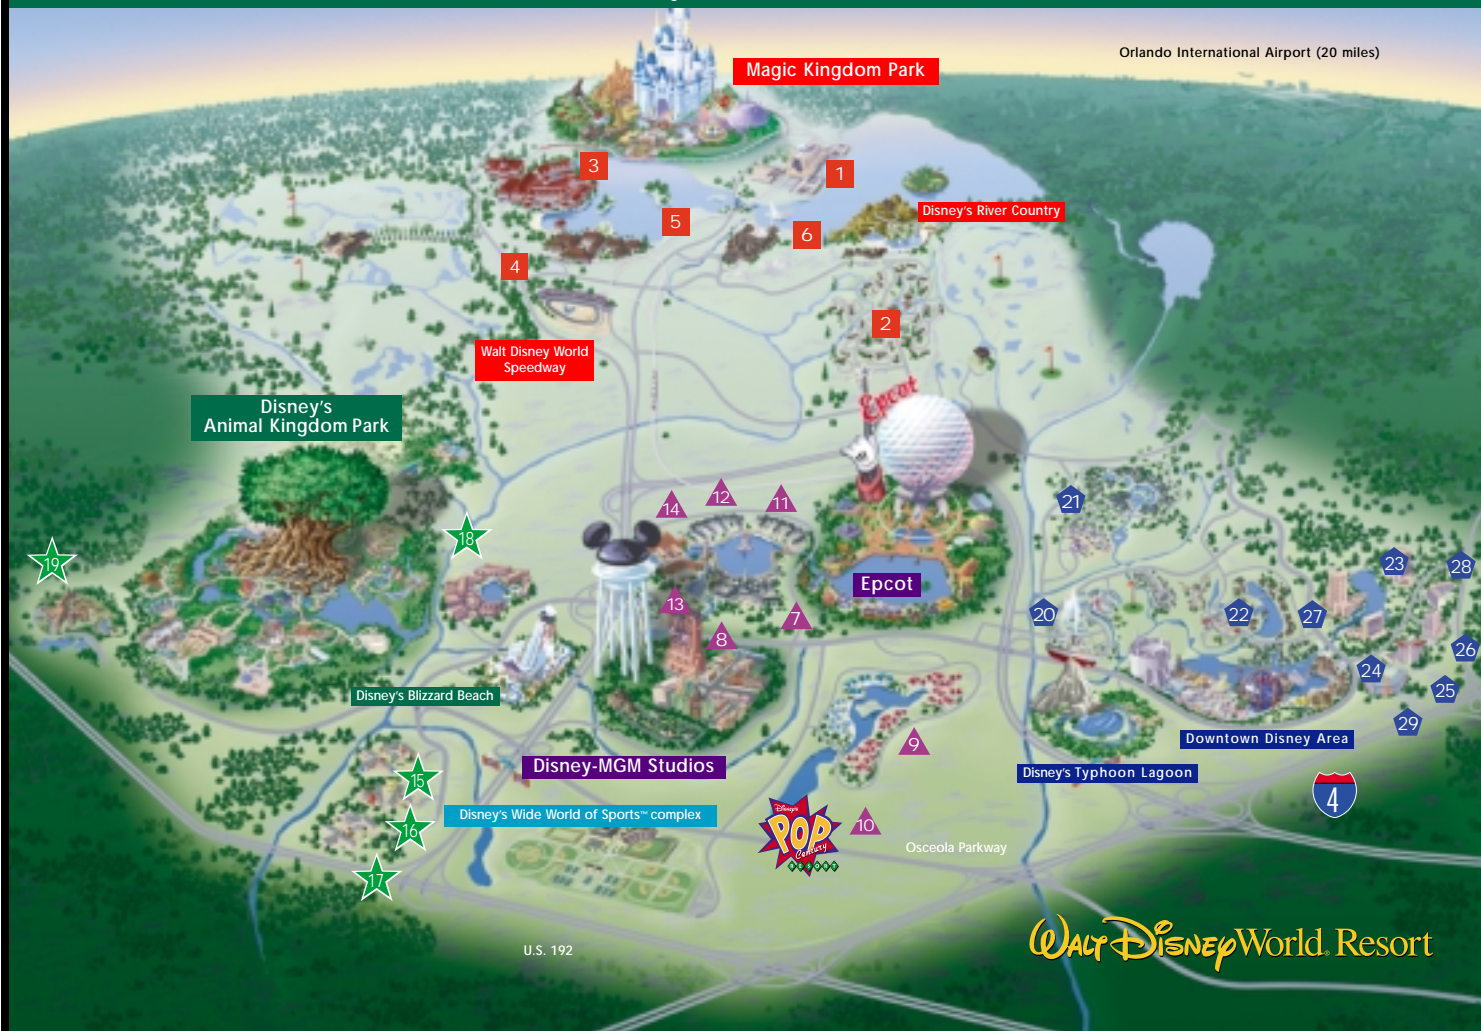

Walt Disney World® Resort

Orlando International Airport (20 miles)

WALT DISNEY World Resort

Magic Kingdom® Resort Area

1. Disney's Contemporary Resort
2. Disney's Fort Wilderness Resort & Campground
3. Disney's Grand Floridian Resort & Spa
4. Disney's Polynesian Resort
5. Disney's Wilderness Lodge
6. The Villas at Disney's Wilderness Lodge

Epcot® Resort Area

7. Disney's BoardWalk Inn
8. Disney's BoardWalk Villas
9. Disney's Caribbean Beach Resort
10. Disney's Pop Century Resort (opening 2001)
11. Disney's Yacht Club Resort
12. Disney's Beach Club Resort
13. Walt Disney World Swan
14. Walt Disney World Dolphin

Disney's Animal Kingdom® Resort Area

15. Disney's All-Star Sports Resort
16. Disney's All-Star Music Resort
17. Disney's All-Star Movies Resort
18. Disney's Coronado Springs Resort
19. Disney's Animal Kingdom Lodge (opening Spring 2001)

Downtown Disney® Resort Area

20. Disney's Old Key West Resort
21. Disney's Port Orleans Resort
22. The Villas at the Disney Institute
23. Best Western Lake Buena Vista
24. Grosvenor Resort
25. Courtyard by Marriott®
26. Hotel Royal Plaza
27. Wyndham Palace Resort & Spa
28. DoubleTree Guest Suites Resort
29. The Hilton Resort